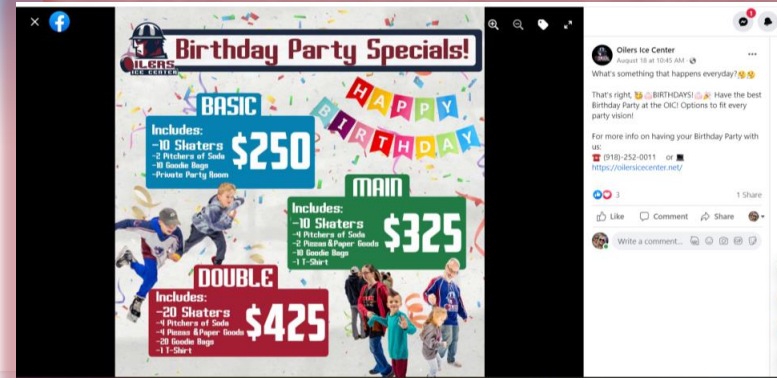

SCHOOL SUPPLY DRIVE!

Donate New school supplies
and get 1/2 off Public Skate!
Saturday August 6th!

The drive will
benefit
local students

Social & Web

Social media promotion

Website Advertisement